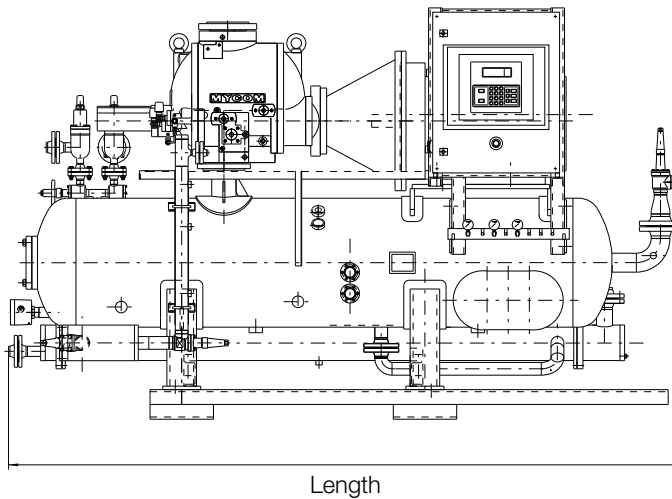

The FM - series

is a very economical compressor due to its simple design. It has a built-in check valve and suction strainer.

Customers can choose either a pump lubrication system or a pressure differential lubrication system. This compressor is also maintenance-friendly. Adjusting the coupling alignment is simple as the motor comes with a standard flanged motor (B35) design.

The operating conditions, including the process line, allow for a stable process.

The rotor design of this compressor, the same as the SCV series, allows for high volumetric efficiency resulting in high energy efficiency.

UNIT TYPE	PROVISIONAL WEIGHT (kg)	PROVISIONAL LENGTH (mm)	HEIGHT (mm)	WIDTH (mm)
FM125L	2800	3100	1750	1270
FM160S	3300	3200	1780	1300
FM160M	3250	3220	1780	1300
FM160L	3300	3220	1780	1300

"For reference use only! The dimensions indicated and the components depicted on our reference units do not necessarily correspond with the dimensions and /or components of your project"