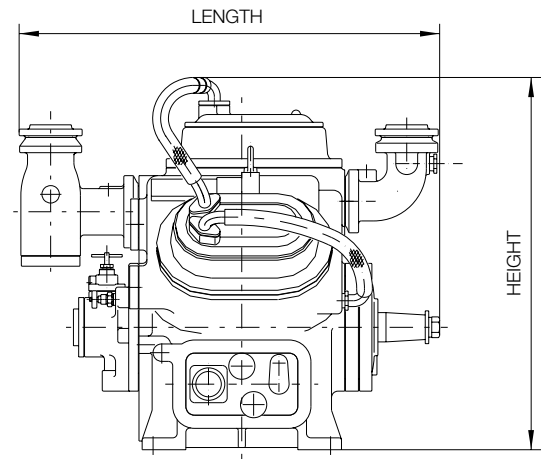

DIMENSIONS	HEIGHT (mm)	WIDTH (mm)	LENGTH (mm)	WEIGHT (kg)
4WA	1165	965	1070	580
6WA	1220	1045	1105	700
8WA	1290	1055	1125	820

* Refrigerant NH₃

T_c = 35°C

Item	Limit Value	Remarks
Maximum discharge pressure [barG]	20	Casing design pressure High: 26 Low: 14.6
Maximum suction pressure [barG]	6	
Minimum suction pressure [barG]	-0.733	
Maximum compression ratio [-]	NH ₃ ≤ 9 HFCs ≤ 10	Limited on discharge temperature
Maximum discharge temperature [°C]	NH ₃ : 140	
Minimum suction temperature [°C]	-60	
Maximum oil supply temperature [°C]	50	Oil cooler outlet
Suction superheat [K]	> 0, ≤ 20	
Minimum/maximum cooling water inlet temperature [°C]	15 / 50	
Minimum/maximum rotation speed (rpm)	650/1450	