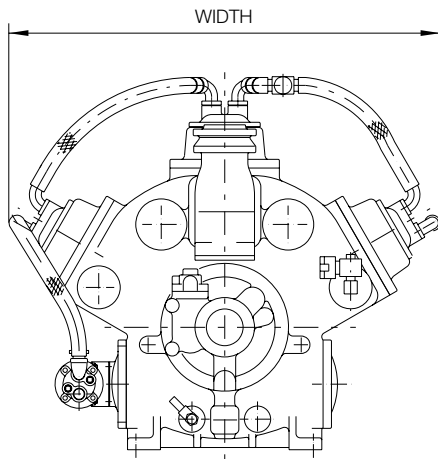

DIMENSIONS	HEIGHT (mm)	WIDTH (mm)	LENGTH (mm)	WEIGHT (kg)
4WA	1165	965	1070	580
6WA	1220	1045	1105	700
8WA	1290	1055	1125	820

* Refrigerant NH₃

T_c = 35°C

Item	Limit Value	Remarks
Maximum discharge pressure [barG]	20	Casing design pressure High: 26 Low: 14.6
Maximum suction pressure [barG]	6	
Minimum suction pressure [barG]	-0.733	
Maximum compression ratio [-]	NH ₃ ≤ 9 HFCs ≤ 10	Limited on discharge temperature
Maximum discharge temperature [°C]	NH ₃ : 140	
Minimum suction temperature [°C]	-60	
Maximum oil supply temperature [°C]	50	Oil cooler outlet
Suction superheat [K]	> 0, ≤ 20	
Minimum/maximum cooling water inlet temperature [°C]	15 / 50	
Minimum/maximum rotation speed (rpm)	650/1450	