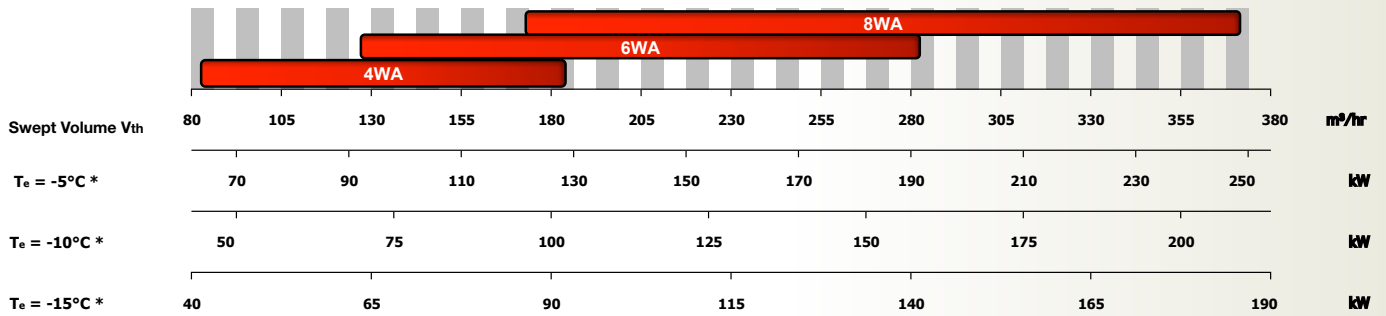

DIMENSIONS	HEIGHT (mm)	WIDTH (mm)	LENGTH (mm)	WEIGHT (kg)
4WA	1165	965	1070	580
6WA	1220	1045	1105	700
8WA	1290	1055	1125	820

* Refrigerant NH₃

T_c = 35°C

Item	Limit Value	Remarks
Maximum discharge pressure [barG]	20	Casing design pressure High: 26 Low: 14.6
Maximum suction pressure [barG]	6	
Minimum suction pressure [barG]	-0.733	
Maximum compression ratio [-]	NH ₃ ≤ 9 HFCs ≤ 10	Limited on discharge temperature
Maximum discharge temperature [°C]	NH ₃ : 140	
Minimum suction temperature [°C]	-60	
Maximum oil supply temperature [°C]	50	Oil cooler outlet
Suction superheat [K]	> 0, ≤ 20	
Minimum/maximum cooling water inlet temperature [°C]	15 / 50	
Minimum/maximum rotation speed (rpm)	650/1450	