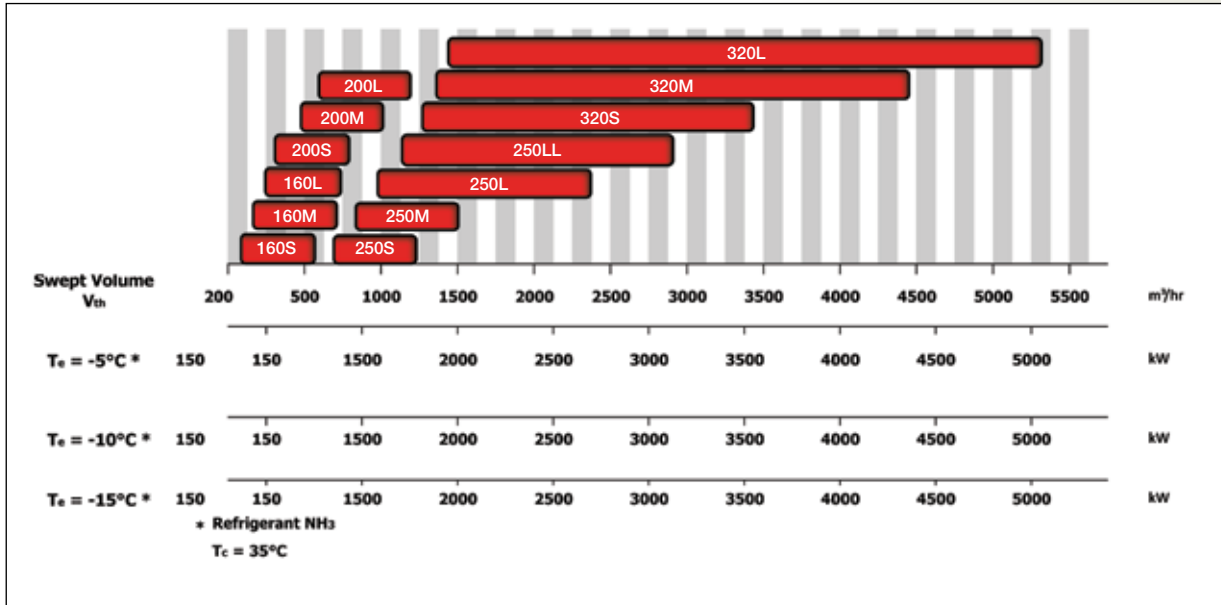

All information is subject to change without previous notice.

ITEM	LIMIT VALUE		REMARKS
Maximum Discharge Gas Pressure [barG]	22		
Maximum Suction Gas Pressure [barG]	5,88		
Minimum Suction Gas Pressure [barG]	-0,8		
Maximum Compression Ratio [-]	L Port	6	
	M Port	10	
	H Port	15	
Maximum Suction Gas Temperature [°C]	85		"Please consult Mayekawa to go outside the design limit."
Maximum Discharge Gas Temperature [°C]	90		"Please consult Mayekawa to go outside the design limit."
Minimum Suction Gas Temperature [°C]	-60		
Maximum Suction Super Heat [K]	30		Discharge temperature limit has higher priority than suction superheat limit.
Maximum Oil Supply Temperature to bearing [°C]	60		In operation more than 13 mm²/s viscosity is required.
Maximum Male Rotor Speed [rpm]	250LL and smaller	4 500	
	320	3 600