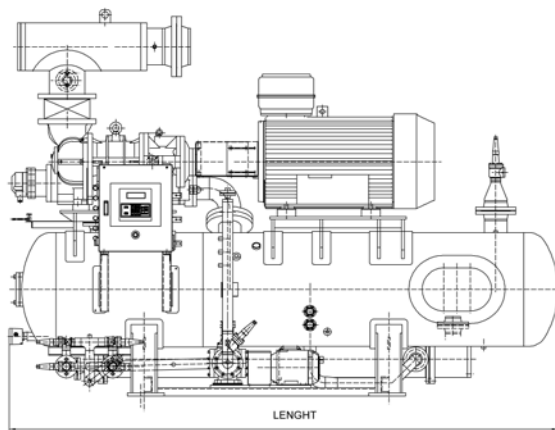

SCV-Series

of MAYEKAWA is well known in the world of industrial refrigeration as a thoroughly reliable and easy to maintain oil injected screw compressor package which delivers the highest performance during its lifetime of operation. The use of the SCV-Series in thousands of refrigeration installations worldwide is testimony to its quality.

All MAYEKAWA units are built with the utmost care and attention to deliver a quality product to customers, meeting the latest standards and demands of the various markets in which MAYEKAWA is present. Alongside the standard range of units, MAYEKAWA can also deliver tailor made packages to fulfill all scope of supply demands, following various norms, and specific end-user system concepts.

The commitment of MAYEKAWA to deliver a trustworthy item of equipment ensures that all units are constructed with the highest quality components, thereby ensuring MAYEKAWA compressors deliver the best possible efficiency and reliability.

UNIT TYPE	PROVISIONAL WEIGHT (kg)	PROVISIONAL LENGHT (mm)	HEIGHT (mm)	WIDTH (mm)
160S	3200	3100	2100	1300
160M	3300	3100	2100	1300
160L	3400	3100	2100	1300
200S	3800	3300	2400	1600
200M	3900	3300	2400	1600
200L	4000	3300	2400	1600
250S	5700	3700	3000	1900
250M	6000	3700	3000	1900
250L	6300	3700	3000	1900
250VLLD	8200	4200	3200	2100
320S	8500	4800	3600	2000
320M	9000	4800	3600	2000
320L	9500	4800	3600	2000

"For reference use only! The dimensions indicated and the components depicted on our reference units do not necessarily correspond with the dimensions and /or components of your project"